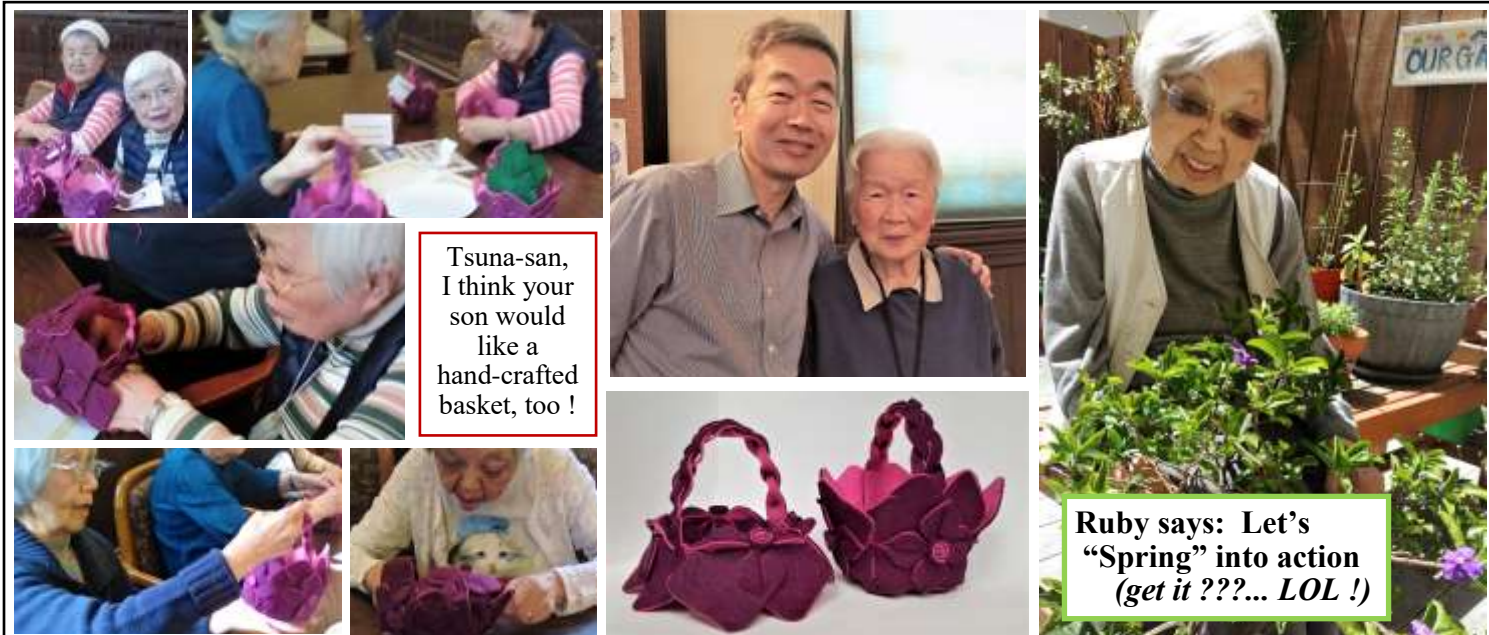

ZZZZZZ

Bodies

Tsuna-san, I think your son would like a hand-crafted basket, too !